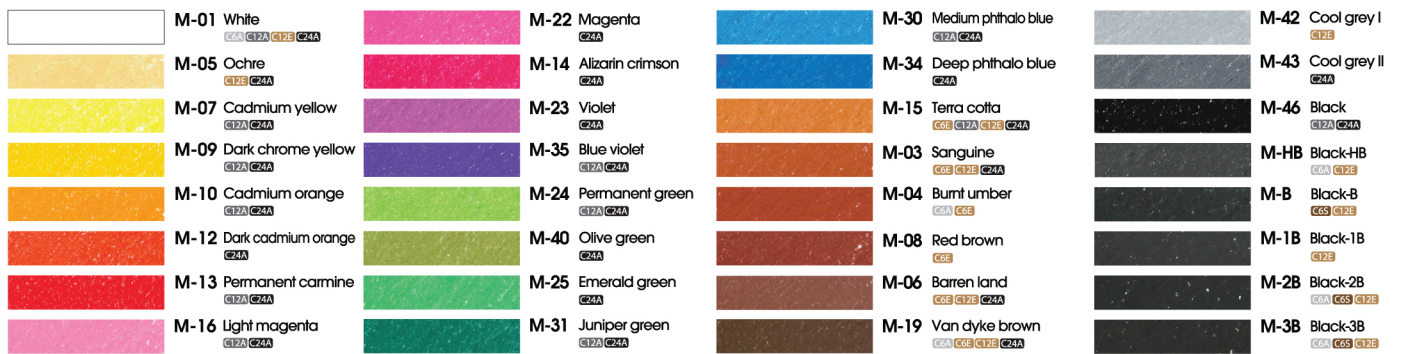

* This color chart is produced within the limitations of printing and is intended as guide only.