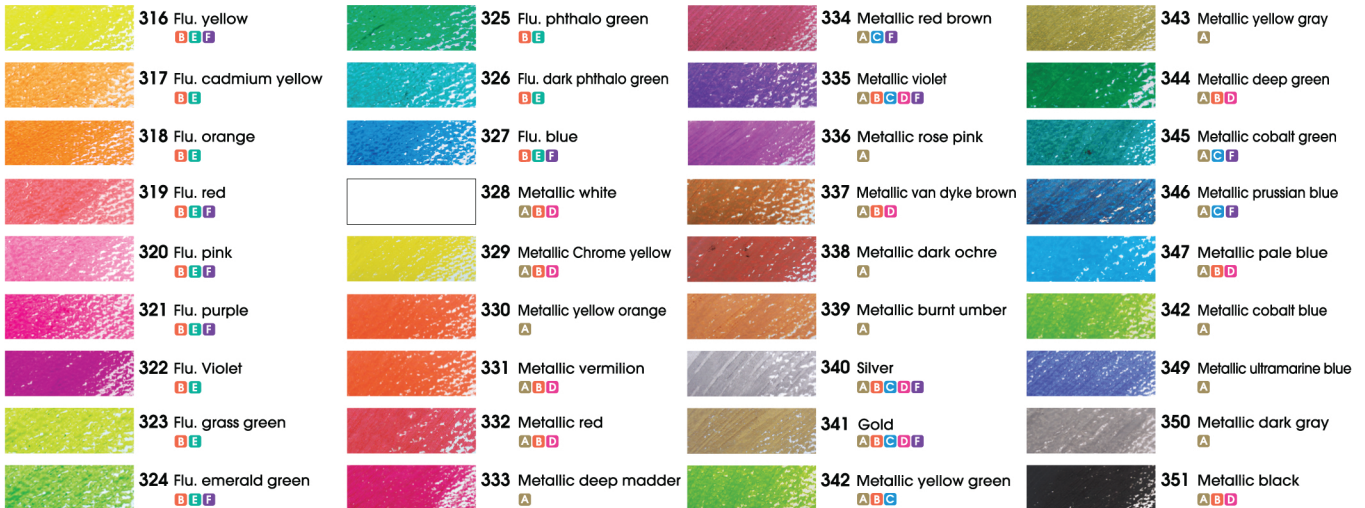

* This color chart is produced within the limitations of printing and is intended as guide only.

GALLERY ARTISTS' WATERCOLOR - PAN SETS

· MWPH,MWPF series 48 colors available.

light fastness: ●●● Serise number: □ : Transparent ■ : Semi-opaque ◻ : Semi-transparent ■ : Opaque

Brilliant memorys - Metallic Tone 12 colors

 880 Glossy white C59 *** C ◻ PIGMENT : PEARL	 883 Metallic bronze C59 *** C ◻ PIGMENT : PY42 PR101	 891 Rich gold C59 *** C ◻ PIGMENT : GOLD PEARL	 889 Golden olive C59 *** C ◻ PIGMENT : PB27 GOLD PEARL
 881 Golden beige C59 *** C ◻ PIGMENT : PEARL	 884 Metallic burgundy C59 *** C ◻ PIGMENT : PY42 PR101 PR48.4	 892 Metallic stone grey C59 *** C ◻ PIGMENT : PALE GOLD	 887 Bright gold C59 *** C ◻ PIGMENT : PY14 PR101
 882 Manered gold C59 *** C ◻ PIGMENT : P013 PY42 PB27	 885 Metallic amber C59 *** C ◻ PIGMENT : PY83 PR101 P014	 890 Metallic desert gold C59 *** C ◻ PIGMENT : GOLD PEARL	 886 Metallic mud brown C59 *** C ◻ PIGMENT : PB27 GOLD PEARL

MUNGYO ARTISTS' OIL PASTELS

· MOP series 72 colors available.

12 23 33 43 43 72 Basic colors

* This color chart is produced within the limitations of printing and is intended as guide only.

MUNGYO ARTISTS' OIL PASTELS - *Metallic & Fluorescent colors*

· MOP - MF, MN series 36 colors available.

A MOP-24M C MOP-12M E MOP-12F B MOP-24MF D MOP-12MN F MOP-12MF

* This color chart is produced within the limitations of printing and is intended as guide only.