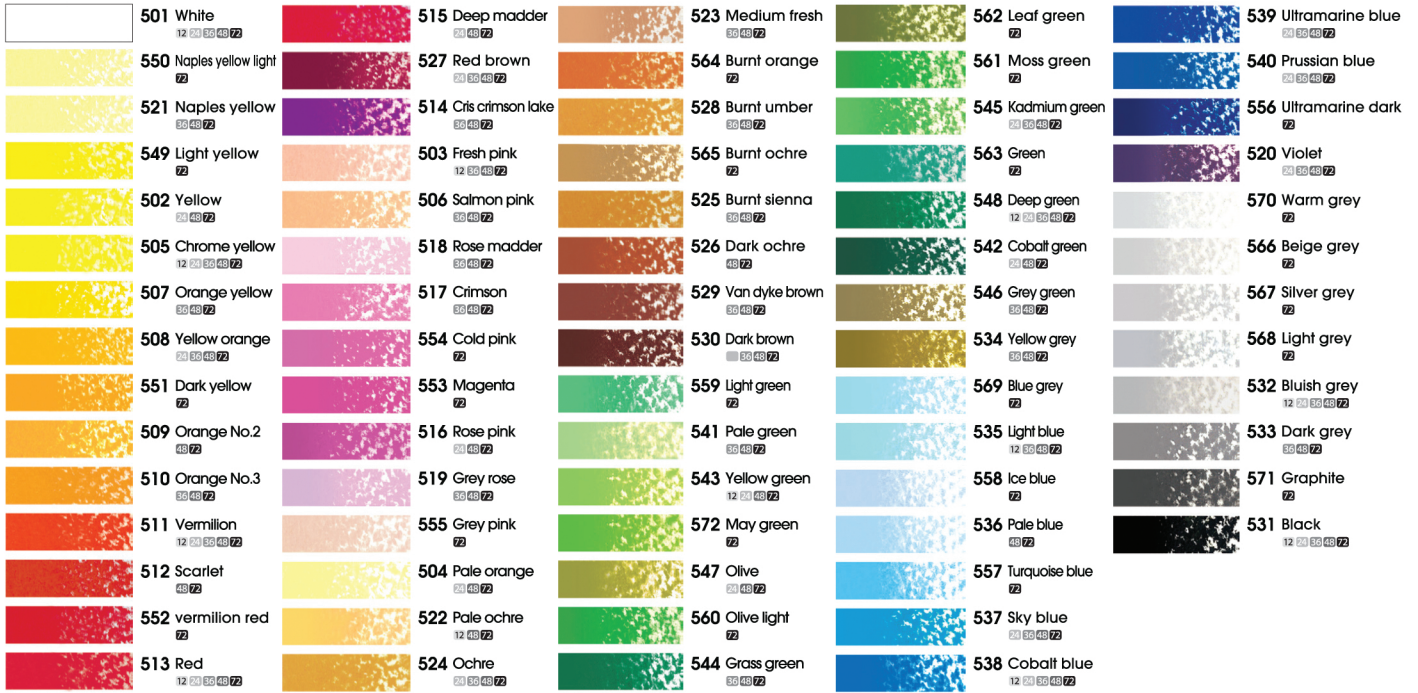

MUNGYO ARTISTS' OIL PASTELS

· MOP series 72 colors available.

12 23 33 43 43 72 Basic colors

* This color chart is produced within the limitations of printing and is intended as guide only.

MUNGYO ARTISTS' OIL PASTELS - *Metallic & Fluorescent colors*

· MOP - MF, MN series 36 colors available.

A MOP-24M C MOP-12M E MOP-12F B MOP-24MF D MOP-12MN F MOP-12MF